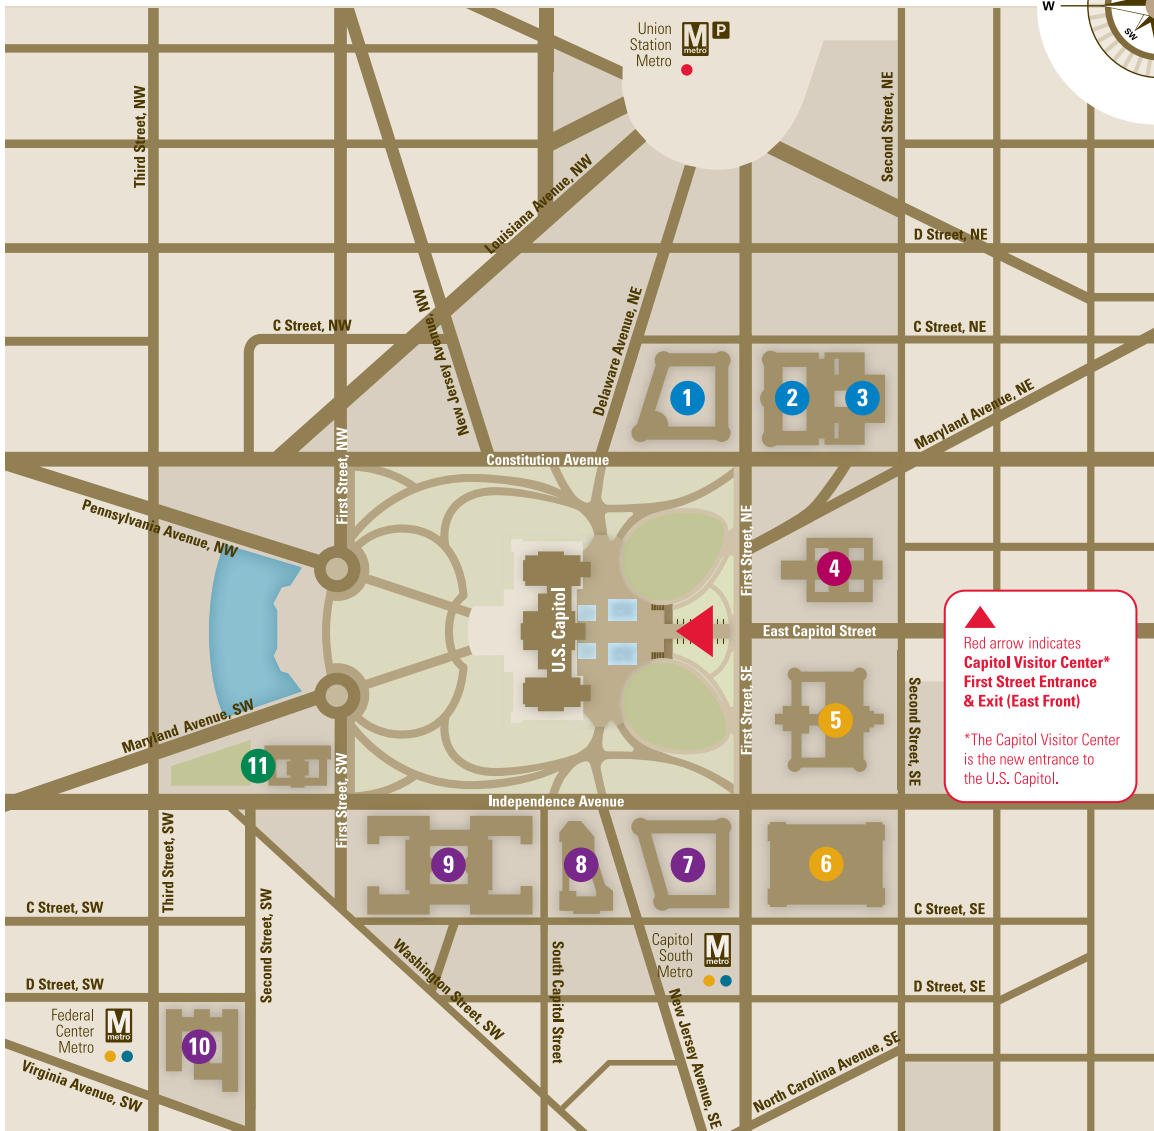

U.S. CAPITOL COMPLEX

Red arrow indicates
Capitol Visitor Center*
**First Street Entrance
 & Exit (East Front)**

*The Capitol Visitor Center
 is the new entrance to
 the U.S. Capitol.

- 1 Russell Senate Office Building
- 2 Dirksen Senate Office Building
- 3 Hart Senate Office Building
- 4 U.S. Supreme Court
- 5 Jefferson Building, Library of Congress
- 6 Madison Building, Library of Congress
- 7 Cannon House Office Building
- 8 Longworth House Office Building
- 9 Rayburn House Office Building
- 10 Ford House Office Building
- 11 U.S. Botanic Garden & the National Garden

U.S. CAPITOL
Visitor center